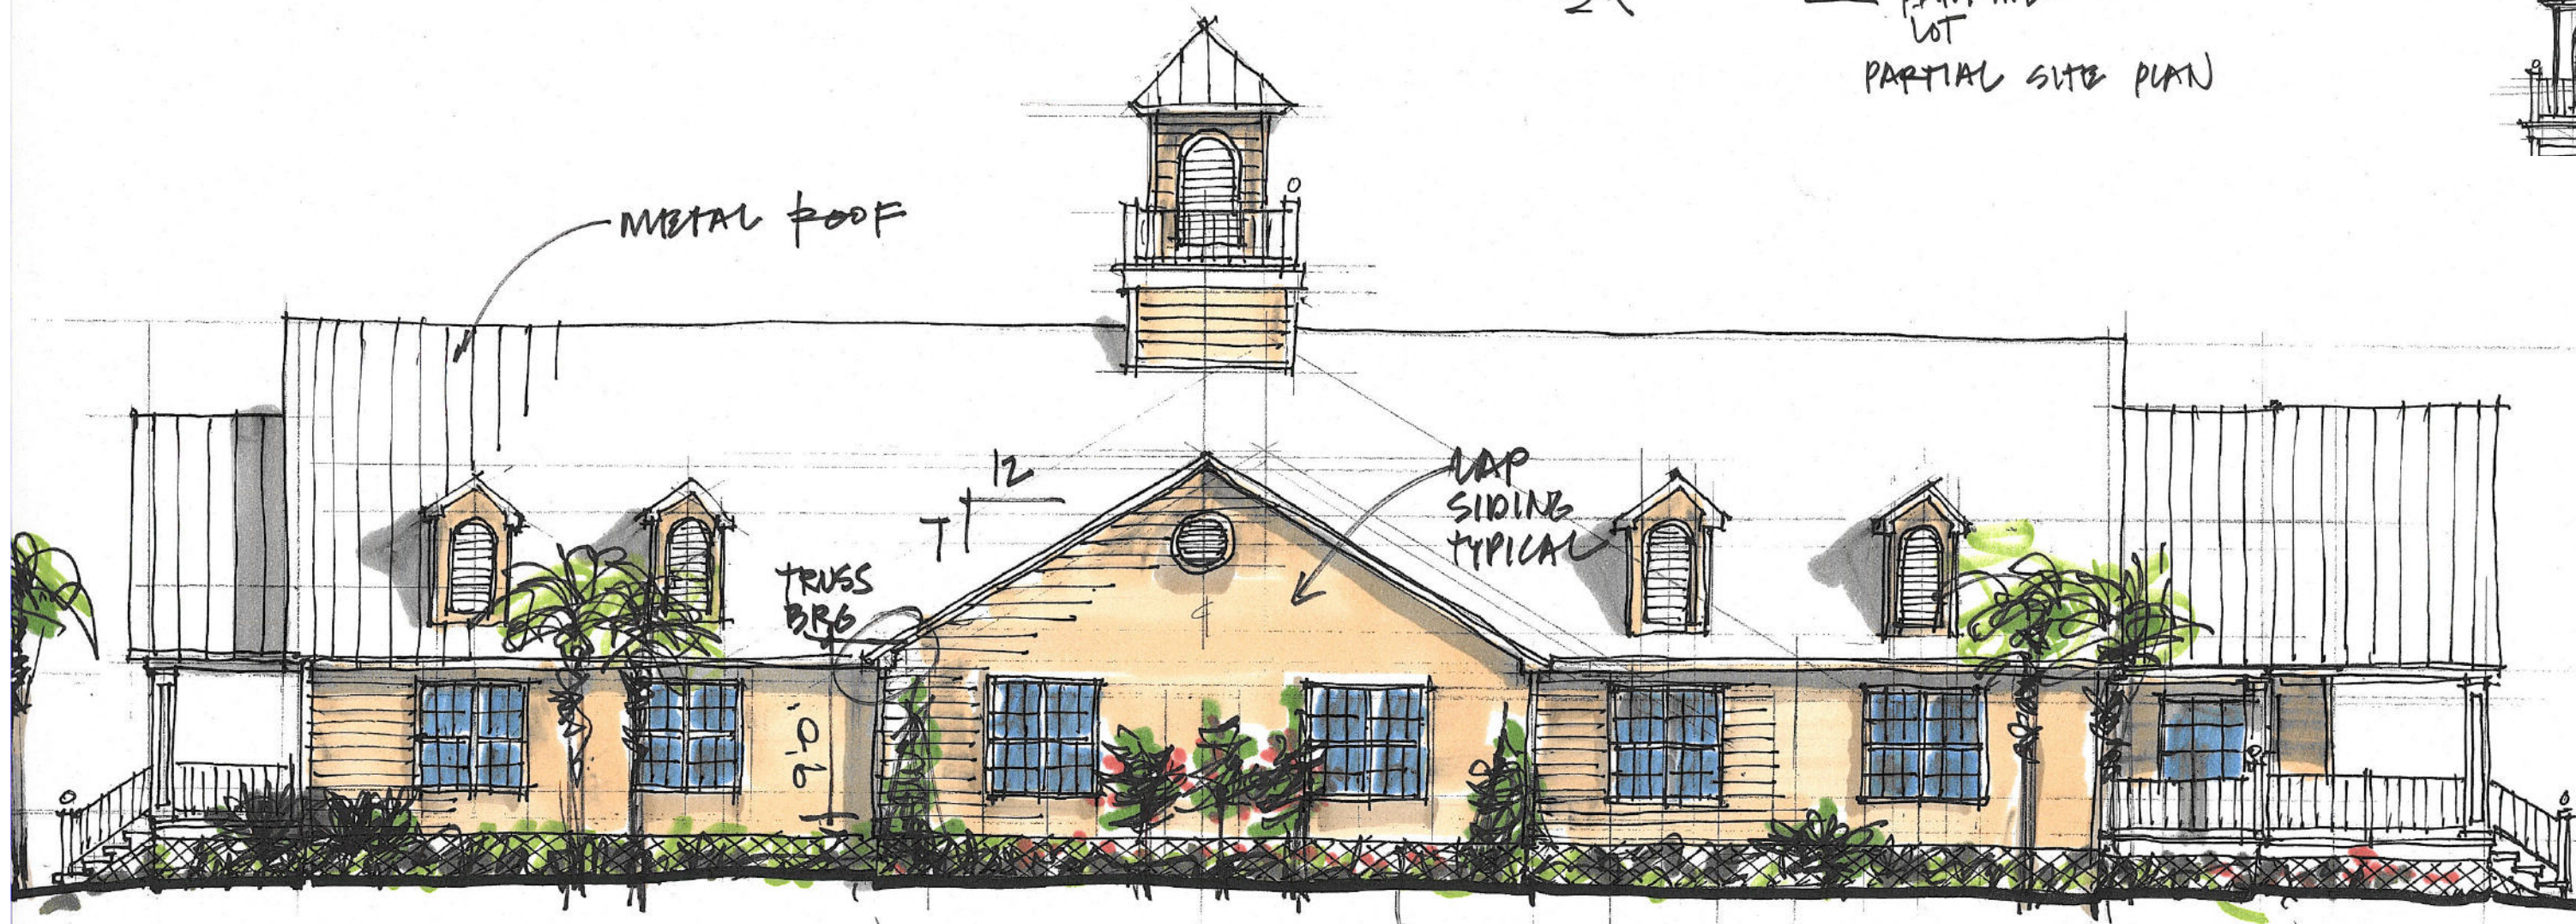

View of Entrance
Seaside Resort Galveston

Errol J Warren Jr/ Architect

← z
 → PARKING LOT
 PARTIAL SITE PLAN

ACTIVITIES/REGISTRATION BLDG EXPANSION
 NORTH ELEVATION
 SEASIDE RESORT - GALVESTON, TX

LANDSCAPING
 SHOULD ALMOST
 COVER LATTICE & CRAWL SPACE